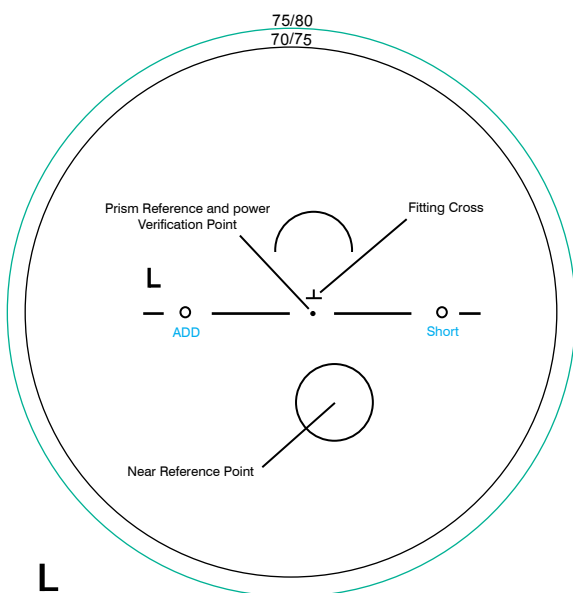

# Economy Digital Progressive 17mm

Fitting Cross: 2mm up from PRP  
Corridor Length: 17mm to NRP  
Minimum Fitting Height: 19mm

# Economy Digital Progressive Short 14mm

Fitting Cross: 2mm up from PRP  
Corridor Length: 14mm to NRP  
Minimum Fitting Height: 16mm

# Economy Digital Aspheric Short PAL

Fitting Cross: 2mm up from PRP  
Corridor Length: 12mm to NRP  
Minimum Fitting Height: 14mm