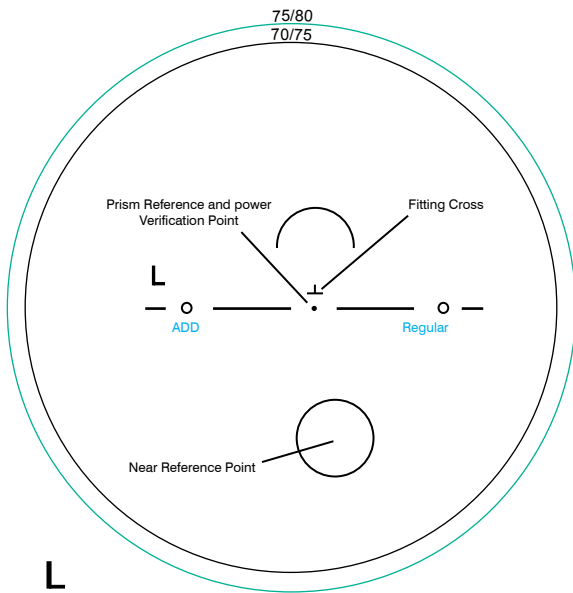

# Economy Digital Progressive 17mm

Fitting Cross: 2mm up from PRP  
Corridor Length: 17mm to NRP  
Minimum Fitting Height: 19mm

# Economy Digital Progressive Short 14mm

Fitting Cross: 2mm up from PRP  
Corridor Length: 14mm to NRP  
Minimum Fitting Height: 16mm

# Economy Digital Aspheric Short PAL

Fitting Cross: 2mm up from PRP  
Corridor Length: 12mm to NRP  
Minimum Fitting Height: 14mm