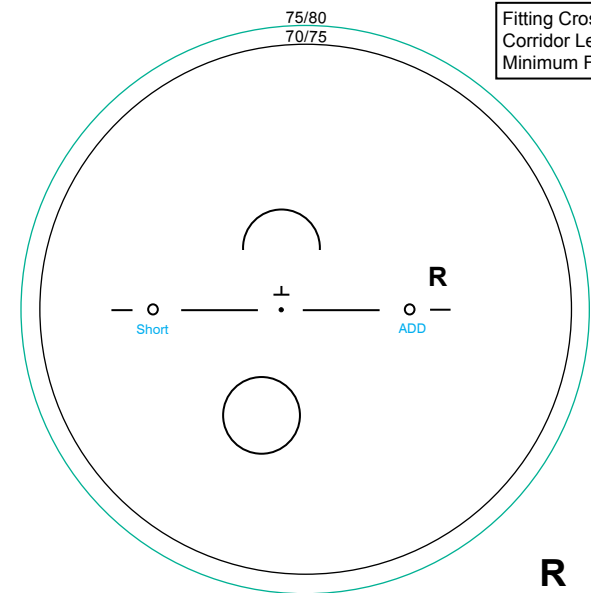

# Economy Digital Progressive 17mm

Fitting Cross: 2mm up from PRP  
Corridor Length: 17mm to NRP  
Minimum Fitting Height: 19mm

# Economy Digital Progressive Short 14mm

Fitting Cross: 2mm up from PRP  
Corridor Length: 14mm to NRP  
Minimum Fitting Height: 16mm

# Economy Digital Aspheric Short PAL

Fitting Cross: 2mm up from PRP  
Corridor Length: 12mm to NRP  
Minimum Fitting Height: 14mm