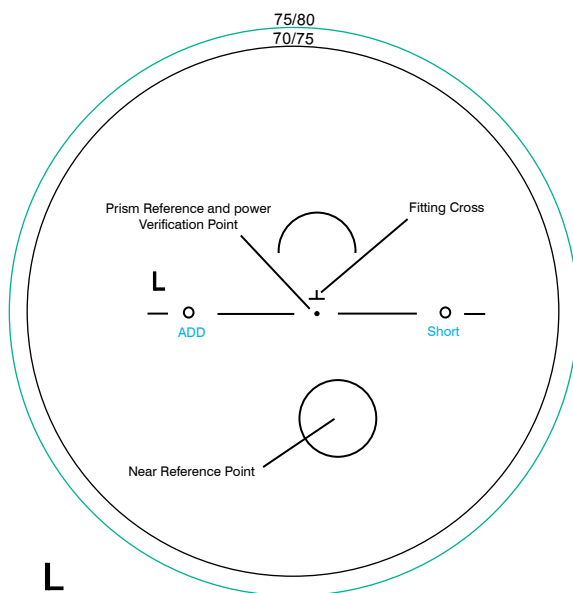

# Economy Digital Progressive 17mm

Fitting Cross: 2mm up from PRP  
Corridor Length: 17mm to NRP  
Minimum Fitting Height: 19mm

# Economy Digital Progressive Short 14mm

Fitting Cross: 2mm up from PRP  
Corridor Length: 14mm to NRP  
Minimum Fitting Height: 16mm

# Economy Digital Aspheric Short PAL

Fitting Cross: 2mm up from PRP  
Corridor Length: 12mm to NRP  
Minimum Fitting Height: 14mm