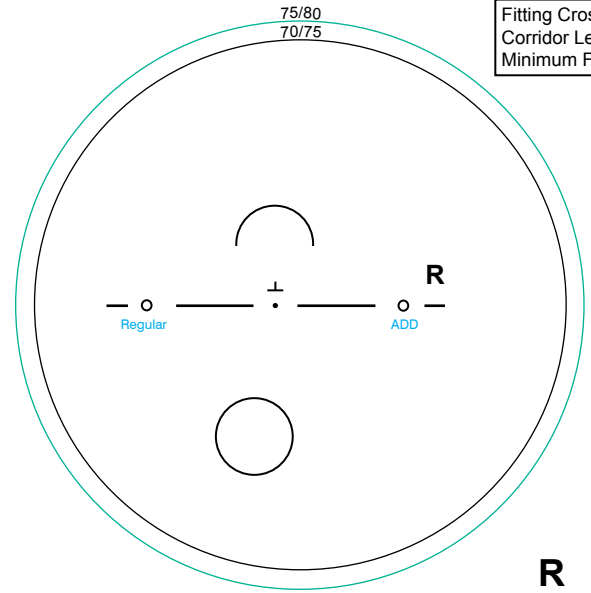

# Economy Digital Progressive 17mm

Fitting Cross: 2mm up from PRP  
Corridor Length: 17mm to NRP  
Minimum Fitting Height: 19mm

# Economy Digital Progressive Short 14mm

Fitting Cross: 2mm up from PRP  
Corridor Length: 14mm to NRP  
Minimum Fitting Height: 16mm

# Economy Digital Aspheric Short PAL

Fitting Cross: 2mm up from PRP  
Corridor Length: 12mm to NRP  
Minimum Fitting Height: 14mm