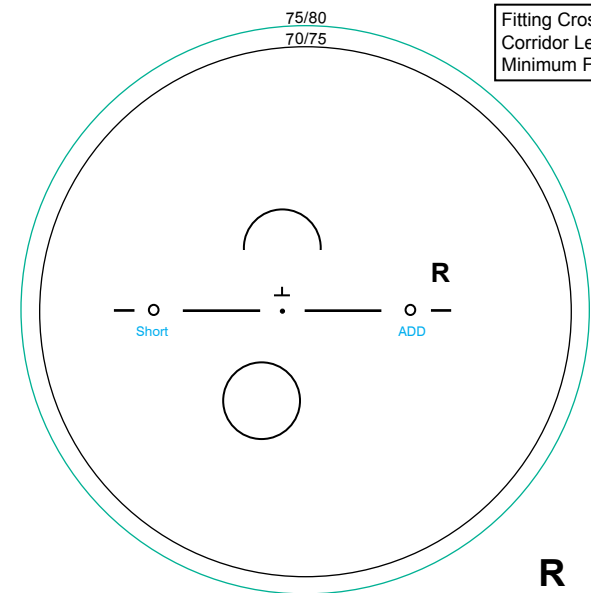

# Economy Digital Progressive 17mm

Fitting Cross: 2mm up from PRP  
Corridor Length: 17mm to NRP  
Minimum Fitting Height: 19mm

# Economy Digital Progressive Short 14mm

Fitting Cross: 2mm up from PRP  
Corridor Length: 14mm to NRP  
Minimum Fitting Height: 16mm

# Economy Digital Aspheric Short PAL

Fitting Cross: 2mm up from PRP  
Corridor Length: 12mm to NRP  
Minimum Fitting Height: 14mm