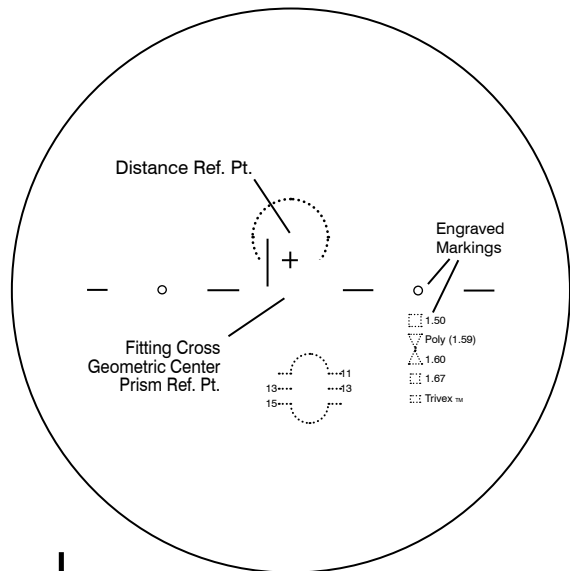

VHD / VHD WIDE Free-Form Progressive Lenses

0

Lens	Min. Fit. Height	Corridor Length
VHD Wide	15mm	11mm
	17mm	13mm
VHD	17mm	13mm
	19mm	15mm